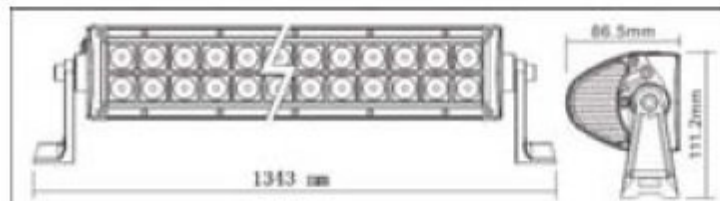

Model No	LW-LBL-300W
LED Power	300W
Operating Voltage	10-30V DC
Waterproof rate	IP 67
LED numbers	100pcs*3w high intensity Cree LEDs
Optional Color	Black,White
Color Temperature	6000K
Material	Diecast aluminum housing
Lens material	PC
Mounting Bracket	Alu firm bracket
Beam	8degree Spot/90degree flood/Combo
Life Span	30000 hours above life time
Dimensions	50 inch