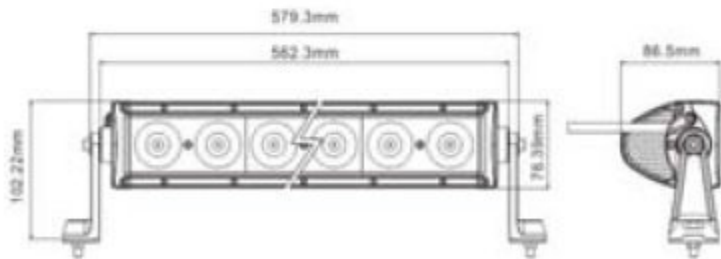

Model No	LW-LBL-100W
LED Power	100W
Operating Voltage	10-30V DC
Waterproof rate	IP 67
LED numbers	10pcs*10w high intensity CREE LEDs
Optional Color	Black,White
Color Temperature	6000K
Material	Diecast aluminum housing
Lens material	PC
Mounting Bracket	Alu firm bracket
Beam	8degree Spot/90degree flood/Combo
Life Span	30000 hours above life time
Dimensions	21.5 inch