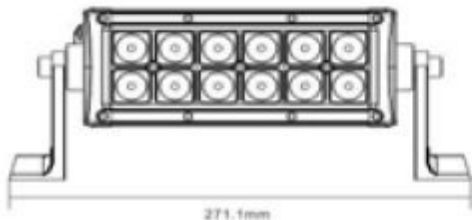

Model No	LW-LBL-30W
LED Power	30W
Operating Voltage	10-30V DC
Waterproof rate	IP 67
LED numbers	6pcs*5w high intensity CREE LEDs
Optional Color	Black,White
Color Temperature	6000K
Material	Diecast aluminum housing
Lens material	PC
Mounting Bracket	Alu firm bracket
Beam	8degree Spot/120degree flood/Combo
Life Span	30000 hours above life time
Dimension	10.5 inch

Model No	LW-LBL-36WB
LED Power	36W
Operating Voltage	10-30V DC
Waterproof rate	IP 67
LED numbers	12pcs*3w high intensity CREE LEDs
Optional Color	Black/White
Color Temperature	6000K
Material	Diecast aluminum housing
Lens material	PC
Mounting Bracket	Alu firm bracket
Beam	8 degree Spot/90degree flood/Combo
Life Span	30000 hours above life time
Dimensions	7.5 inch