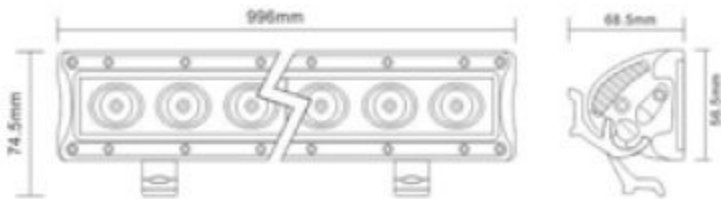

Model No	LW-LBL-120W
LED Power	120W
Operating Voltage	10-30V DC
Waterproof rate	IP 67
LED numbers	24pcs*5w high intensity CREE LEDs
Optional Color	Black,White
Color Temperature	6000K
Material	Diecast aluminum housing
Lens material	PC
Mounting Bracket	Alu firm bracket
Beam	8degree Spot/120degree flood/Combo
Life Span	30000 hours above life time
Dimensions	39 inch