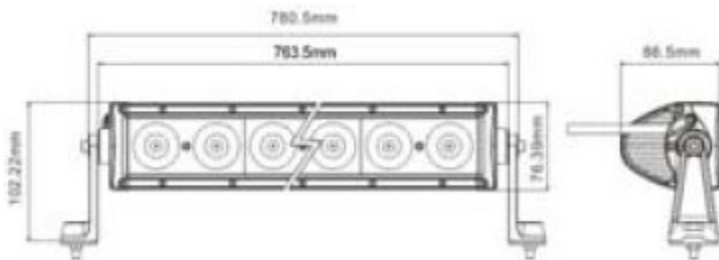

Model No	LW-LBL-140W
LED Power	140W
Operating Voltage	10-30V DC
Waterproof rate	IP 67
LED numbers	14pcs*10w high intensity CREE LEDs
Optional Color	Black,White
Color Temperature	6000K
Material	Diecast aluminum housing
Lens material	PC
Mounting Bracket:	Alu firm bracket
Beam	8degree Spot/90degree flood/Combo
Life Span	30000 hours above life time
Dimensions	31.5 inch