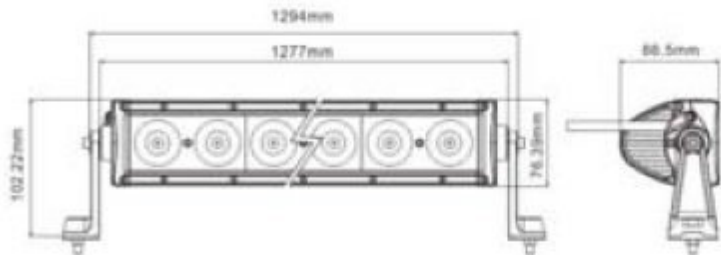

Model No	LW-LBL-240WD
LED Power	240W
Operating Voltage	10-30V DC
Waterproof rate	IP 67
LED numbers	24pcs*10w high intensity CREE LEDs
Optional Color	Black,White
Color Temperature	6000K
Material	Diecast aluminum housing
Lens material	PC
Mounting Bracket	Alu firm bracket
Beam	8degree Spot/90degree flood/Combo
Life Span	30000 hours above life time
Dimensions	50 inch