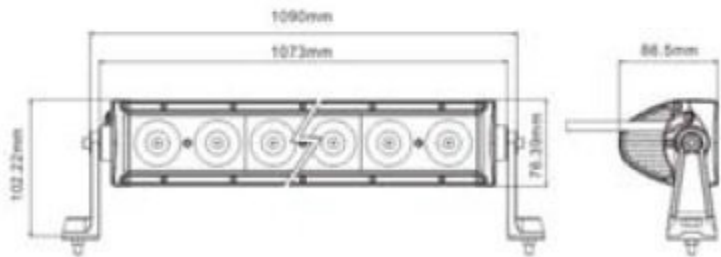

Model No	LW-LBL-200W
LED Power	200W
Operating Voltage	10-30V DC
Waterproof rate	IP 67
LED numbers	20pcs*10w high intensity CREE LEDs
Optional Color	Black,White
Color Temperature	6000K
Material	Diecast aluminum housing
Lens material	PC
Mounting Bracket	Alu firm bracket
Beam	8degree Spot/90degree flood/Combo
Life Span	30000 hours above life time
Dimensions	41.5 inch