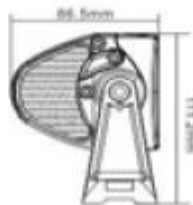

Model No	LW-LBL-30W
LED Power	30W
Operating Voltage	10-30V DC
Waterproof rate	IP 67
LED numbers	6pcs*5w high intensity CREE LEDs
Optional Color	Black,White
Color Temperature	6000K
Material	Diecast aluminum housing
Lens material	PC
Mounting Bracket	Alu firm bracket
Beam	8degree Spot/120degree flood/Combo
Life Span	30000 hours above life time
Dimension	10.5 inch

Model No	LW-LBL-36WB
LED Power	36W
Operating Voltage	10-30V DC
Waterproof rate	IP 67
LED numbers	12pcs*3w high intensity CREE LEDs
Optional Color	Black/White
Color Temperature	6000K
Material	Diecast aluminum housing
Lens material	PC
Mounting Bracket	Alu firm bracket
Beam	8 degree Spot/90degree flood/Combo
Life Span	30000 hours above life time
Dimensions	7.5 inch