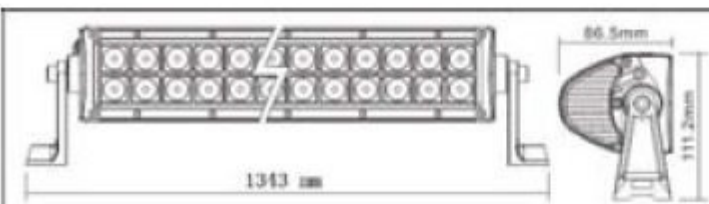

Model No	LW-LBL-288W
LED Power	288W
Operating Voltage	10-30V DC
Waterproof rate	IP 67
LED numbers	96pcs*3w high intensity CREE LEDs
Optional Color	Black,White
Color Temperature	6000K
Material	Diecast aluminum housing
Lens material	PC
Mounting Bracket	Alu firm bracket
Beam	8 degree Spot/ 90degree flood/Combo
Life Span	30000 hours above life time
Dimensions	50 inch