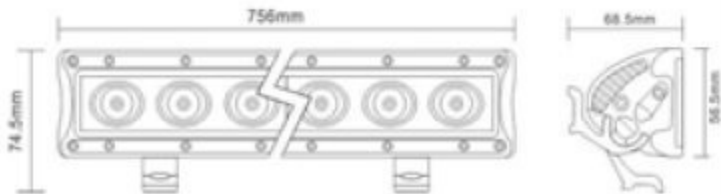

Model No	LW-LBL-90W
LED Power	90W
Operating Voltage	10-30V DC
Waterproof rate	IP 67
LED numbers	18pcs*5w high intensity CREE LEDs
Optional Color	Black,White
Color Temperature	6000K
Material	Diecast aluminum housing
Lens material	PC
Mounting Bracket	Alu firm bracket
Beam	8degree Spot/120degree flood/Combo
Life Span	30000 hours above life time
Dimensions	29.5 inch