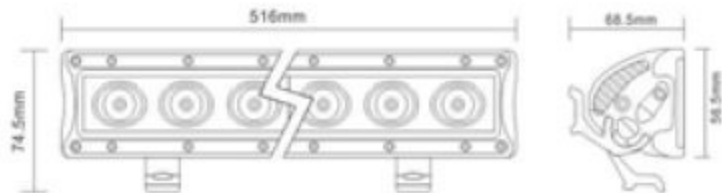

Model No	LW-LBL-30W
LED Power	30W
Operating Voltage	10-30V DC
Waterproof rate	IP 67
LED numbers	6pcs*5w high intensity CREE LEDs
Optional Color	Black,White
Color Temperature	6000K
Material	Diecast aluminum housing
Lens material	PC
Mounting Bracket	Alu firm bracket
Beam	8degree Spot/120degree flood/Combo
Life Span	30000 hours above life time
Dimension	10.5 inch

Model No	LW-LBL-36WB
LED Power	36W
Operating Voltage	10-30V DC
Waterproof rate	IP 67
LED numbers	12pcs*3w high intensity CREE LEDs
Optional Color	Black/White
Color Temperature	6000K
Material	Diecast aluminum housing
Lens material	PC
Mounting Bracket	Alu firm bracket
Beam	8 degree Spot/90degree flood/Combo
Life Span	30000 hours above life time
Dimensions	7.5 inch

Model No	LW-LBL-60W
LED Power	60W
Operating Voltage	10-30V DC
Waterproof rate	IP 67
LED numbers	12pcs*5w high intensity CREE LEDs
Optional Color	Black,White
Color Temperature	6000K
Material	Diecast aluminum housing
Lens material	PC
Mounting Bracket	Alu firm bracket
Beam	8degree Spot/120degree flood/Combo
Life Span	30000 hours above life time
Dimension	20 inch