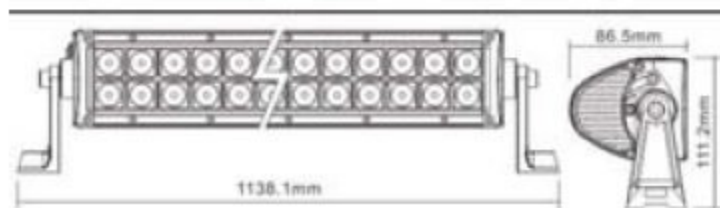

Model No	LW-LBL-240WB
LED Power	240W
Operating Voltage	10-30V DC
Waterproof rate	IP 67
LED numbers	80pcs*3w high intensity CREE LEDs
Optional Color	Black,White
Color Temperature	6000K
Material	Diecast aluminum housing
Lens material	PC
Mounting Bracket	Alu firm bracket
Beam	8 degree Spot/ 90degree flood/Combo
Life Span	30000 hours above life time
Dimensions	41.5 inch