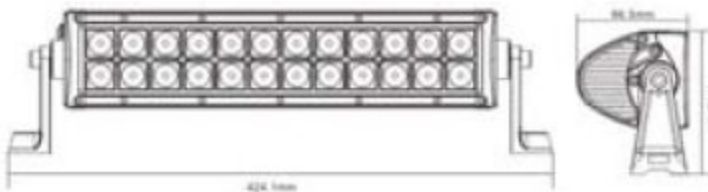

Model No	LW-LBL-72WB
LED Power	72W
Operating Voltage	10-30V DC
Waterproof rate	IP 67
LED numbers	24pcs*3w high intensity CREE LEDs
Optional Color	Black,White
Color Temperature	6000K
Material	Diecast aluminum housing
Lens material	PC
Mounting Bracket	Alu firm bracket
Beam	8 degree Spot/90degree flood/Combo
Life Span	30000 hours above life time
Dimensions	13.5 inch