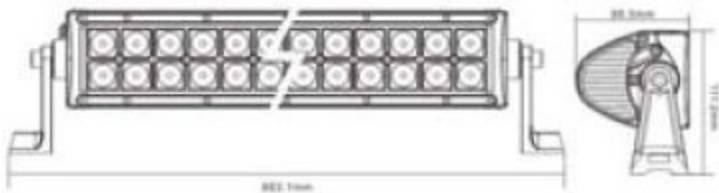

Model No	LW-LBL-180WB
LED Power	180W
Operating Voltage	10-30V DC
Waterproof rate	IP 67
LED numbers	60pcs*3w high intensity CREE LEDs
Optional Color	Black,White
Color Temperature	6000K
Material	Diecast aluminum housing
Lens material	PC
Mounting Bracket	Alu firm bracket
Beam	8 degree Spot/ 90degree flood/Combo
Life Span	30000 hours above life time
Dimensions	31.5 inch