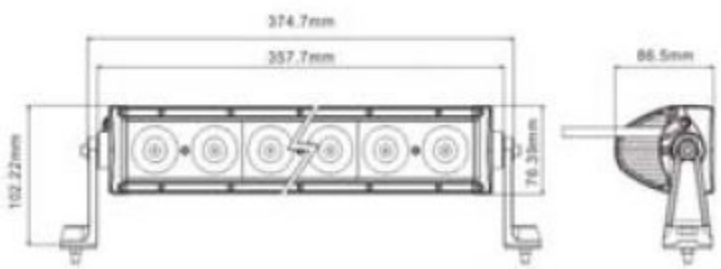

Model No	LW-LBL-60WB
LED Power	60W
Operating Voltage	10-30V DC
Waterproof rate	IP 67
LED numbers	6pcs*10w high intensity CREE LEDs
Optional Color	Black,White
Color Temperature	6000K
Material	Diecast aluminum housing
Lens material	PC
Mounting Bracket	Alu firm bracket
Beam	8degree Spot/90degree flood/Combo
Life Span	30000 hours above life time
Dimension	13.5 inch