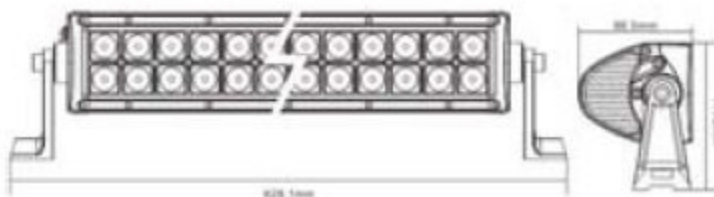

Model No	LW-LBL-120WC
LED Power	120W
Operating Voltage	10-30V DC
Waterproof rate	IP 67
LED numbers	40pcs*3w high intensity CREE LEDs
Optional Color	Black,White
Color Temperature	6000K
Material	Diecast aluminum housing
Lens material	PC
Mounting Bracket:	Alu firm bracket
Beam	8 degree Spot/ 90degree flood/Combo
Life Span	30000 hours above life time
Dimensions	21.5 inch