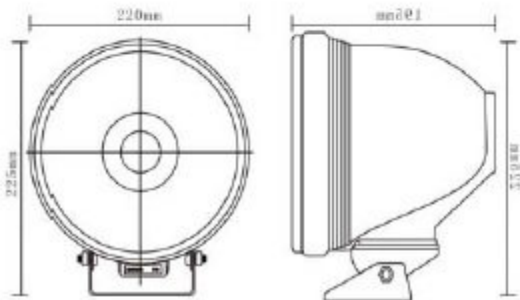

Smooth spot

Model No	LW-HDL-5000

Internal ballast	
HID bulb	H1
HID Power	35W/55W
Operating Voltage	12V/24V/9-32V
Luminous	3200Lum/4000LM (±400lum)
Waterproof rate	IP67
Working Temperature	-40℃~+80℃
Vibration	20Grms 24-2000Hz
Optional Color	Black
Color Temperature	6000K. (4300k-12000k optional)
Material	Plastic
Opitonal Beam	Spot/Flood Beam
Size	9 inch 195mm*220mm*225mm
material	ABS