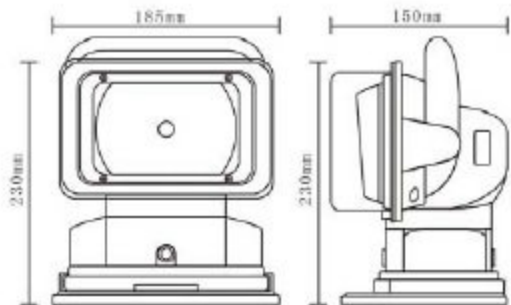

Model	Picture	Specifications	

Model No	LW-HDL-2009
Internal ballast	
HID bulb	H3
HID Power	35W/55W
Operating Voltage	12V/24V
Luminous	3200Lum/4000LM (±400lum)
Waterproof rate	IP67
Working Temperature	-40℃~+80℃
Vibration	20Grms 24-2000Hz
Optional Color	Black
Color Temperature	6000K. (4300k-12000k optional)
Material	Plastic
Opitonal Beam	Spot/Flood Beam
Size	150mm*185mm*230mm