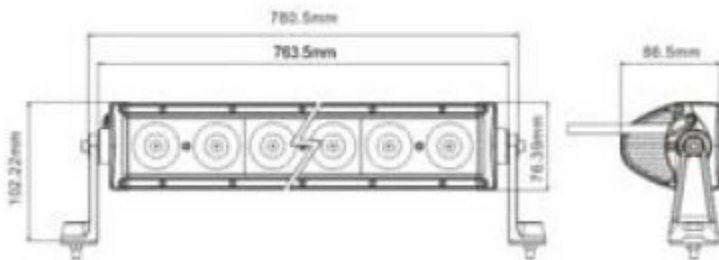

Model No	LW-LBL-140W
LED Power	140W
Operating Voltage	10-30V DC
Waterproof rate	IP 67
LED numbers	14pcs*10w high intensity CREE LEDs
Optional Color	Black,White
Color Temperature	6000K
Material	Diecast aluminum housing
Lens material	PC
Mounting Bracket:	Alu firm bracket
Beam	8degree Spot/90degree flood/Combo
Life Span	30000 hours above life time
Dimensions	31.5 inch