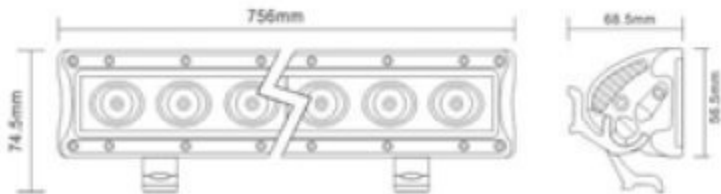

Model No	LW-LBL-90W
LED Power	90W
Operating Voltage	10-30V DC
Waterproof rate	IP 67
LED numbers	18pcs*5w high intensity CREE LEDs
Optional Color	Black,White
Color Temperature	6000K
Material	Diecast aluminum housing
Lens material	PC
Mounting Bracket	Alu firm bracket
Beam	8degree Spot/120degree flood/Combo
Life Span	30000 hours above life time
Dimensions	29.5 inch