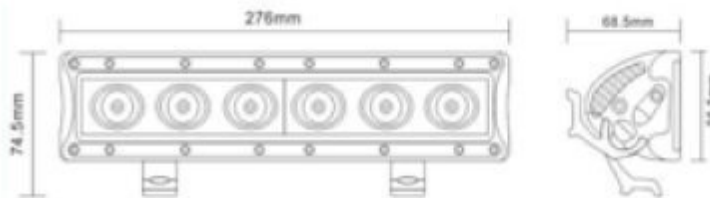

Tel.: 0151/ 55949309

Model No	LW-LBL-30W
LED Power	30W
Operating Voltage	10-30V DC
Waterproof rate	IP 67
LED numbers	6pcs*5w high intensity CREE LEDs
Optional Color	Black,White
Color Temperature	6000K
Material	Diecast aluminum housing
Lens material	PC
Mounting Bracket	Alu firm bracket
Beam	8degree Spot/120degree flood/Combo
Life Span	30000 hours above life time
Dimension	10.5 inch

Model No	LW-LBL-36WB
LED Power	36W
Operating Voltage	10-30V DC
Waterproof rate	IP 67
LED numbers	12pcs*3w high intensity CREE LEDs
Optional Color	Black/White
Color Temperature	6000K
Material	Diecast aluminum housing
Lens material	PC
Mounting Bracket	Alu firm bracket
Beam	8 degree Spot/90degree flood/Combo
Life Span	30000 hours above life time
Dimensions	7.5 inch