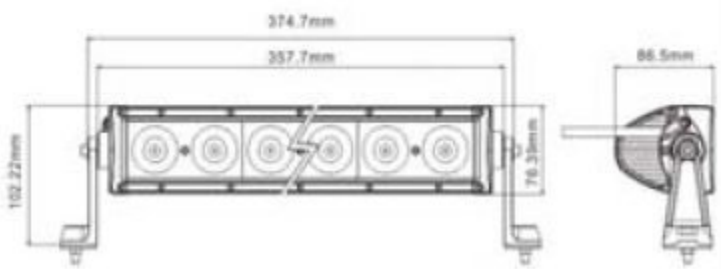

Model No	LW-LBL-60WB
LED Power	60W
Operating Voltage	10-30V DC
Waterproof rate	IP 67
LED numbers	6pcs*10w high intensity CREE LEDs
Optional Color	Black,White
Color Temperature	6000K
Material	Diecast aluminum housing
Lens material	PC
Mounting Bracket	Alu firm bracket
Beam	8degree Spot/90degree flood/Combo
Life Span	30000 hours above life time
Dimension	13.5 inch