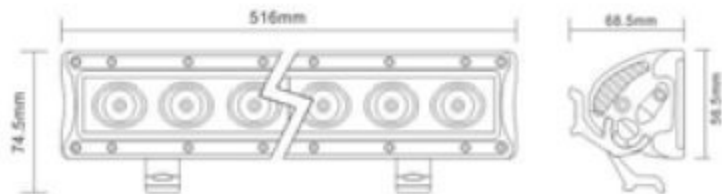

Tel.: 0151/ 55949309

Model No	LW-LBL-30W
LED Power	30W
Operating Voltage	10-30V DC
Waterproof rate	IP 67
LED numbers	6pcs*5w high intensity CREE LEDs
Optional Color	Black,White
Color Temperature	6000K
Material	Diecast aluminum housing
Lens material	PC
Mounting Bracket	Alu firm bracket
Beam	8degree Spot/120degree flood/Combo
Life Span	30000 hours above life time
Dimension	10.5 inch

Model No	LW-LBL-36WB
LED Power	36W
Operating Voltage	10-30V DC
Waterproof rate	IP 67
LED numbers	12pcs*3w high intensity CREE LEDs
Optional Color	Black/White
Color Temperature	6000K
Material	Diecast aluminum housing
Lens material	PC
Mounting Bracket	Alu firm bracket
Beam	8 degree Spot/90degree flood/Combo
Life Span	30000 hours above life time
Dimensions	7.5 inch