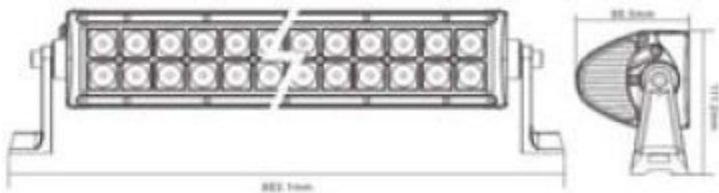

Model No	LW-LBL-180WB
LED Power	180W
Operating Voltage	10-30V DC
Waterproof rate	IP 67
LED numbers	60pcs*3w high intensity CREE LEDs
Optional Color	Black,White
Color Temperature	6000K
Material	Diecast aluminum housing
Lens material	PC
Mounting Bracket	Alu firm bracket
Beam	8 degree Spot/ 90degree flood/Combo
Life Span	30000 hours above life time
Dimensions	31.5 inch