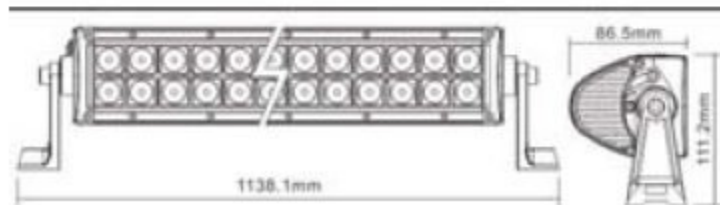

Model No	LW-LBL-240WB
LED Power	240W
Operating Voltage	10-30V DC
Waterproof rate	IP 67
LED numbers	80pcs*3w high intensity CREE LEDs
Optional Color	Black,White
Color Temperature	6000K
Material	Diecast aluminum housing
Lens material	PC
Mounting Bracket	Alu firm bracket
Beam	8 degree Spot/ 90degree flood/Combo
Life Span	30000 hours above life time
Dimensions	41.5 inch