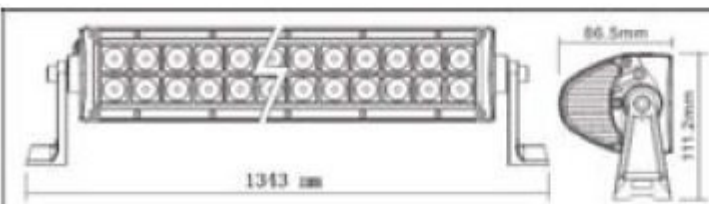

Model No	LW-LBL-288W
LED Power	288W
Operating Voltage	10-30V DC
Waterproof rate	IP 67
LED numbers	96pcs*3w high intensity CREE LEDs
Optional Color	Black,White
Color Temperature	6000K
Material	Diecast aluminum housing
Lens material	PC
Mounting Bracket	Alu firm bracket
Beam	8 degree Spot/ 90degree flood/Combo
Life Span	30000 hours above life time
Dimensions	50 inch