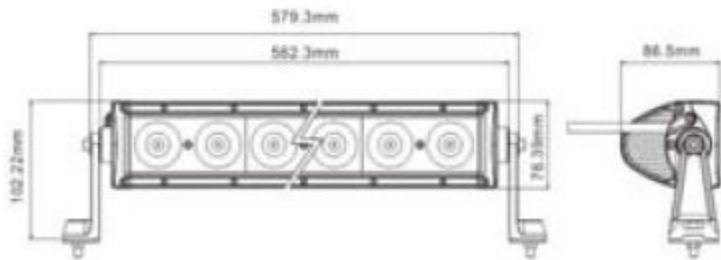

Model No	LW-LBL-100W
LED Power	100W
Operating Voltage	10-30V DC
Waterproof rate	IP 67
LED numbers	10pcs*10w high intensity CREE LEDs
Optional Color	Black,White
Color Temperature	6000K
Material	Diecast aluminum housing
Lens material	PC
Mounting Bracket	Alu firm bracket
Beam	8degree Spot/90degree flood/Combo
Life Span	30000 hours above life time
Dimensions	21.5 inch