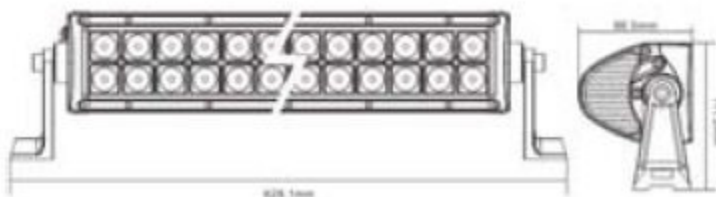

Model No	LW-LBL-120WC
LED Power	120W
Operating Voltage	10-30V DC
Waterproof rate	IP 67
LED numbers	40pcs*3w high intensity CREE LEDs
Optional Color	Black,White
Color Temperature	6000K
Material	Diecast aluminum housing
Lens material	PC
Mounting Bracket:	Alu firm bracket
Beam	8 degree Spot/ 90degree flood/Combo
Life Span	30000 hours above life time
Dimensions	21.5 inch