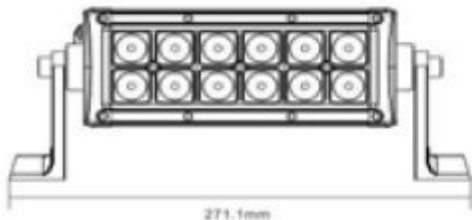

Tel.: 0151/ 55949309

Model No	LW-LBL-30W
LED Power	30W
Operating Voltage	10-30V DC
Waterproof rate	IP 67
LED numbers	6pcs*5w high intensity CREE LEDs
Optional Color	Black,White
Color Temperature	6000K
Material	Diecast aluminum housing
Lens material	PC
Mounting Bracket	Alu firm bracket
Beam	8degree Spot/120degree flood/Combo
Life Span	30000 hours above life time
Dimension	10.5 inch

Model No	LW-LBL-36WB
LED Power	36W
Operating Voltage	10-30V DC
Waterproof rate	IP 67
LED numbers	12pcs*3w high intensity CREE LEDs
Optional Color	Black/White
Color Temperature	6000K
Material	Diecast aluminum housing
Lens material	PC
Mounting Bracket	Alu firm bracket
Beam	8 degree Spot/90degree flood/Combo
Life Span	30000 hours above life time
Dimensions	7.5 inch