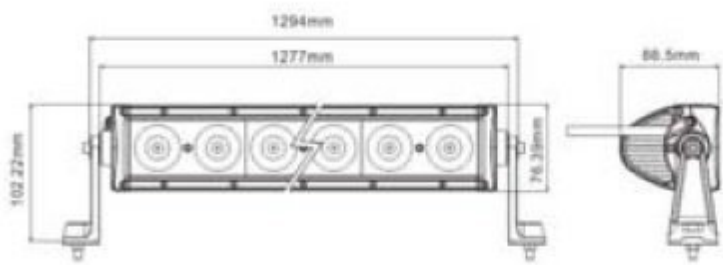

Model No	LW-LBL-240WD
LED Power	240W
Operating Voltage	10-30V DC
Waterproof rate	IP 67
LED numbers	24pcs*10w high intensity CREE LEDs
Optional Color	Black,White
Color Temperature	6000K
Material	Diecast aluminum housing
Lens material	PC
Mounting Bracket	Alu firm bracket
Beam	8degree Spot/90degree flood/Combo
Life Span	30000 hours above life time
Dimensions	50 inch