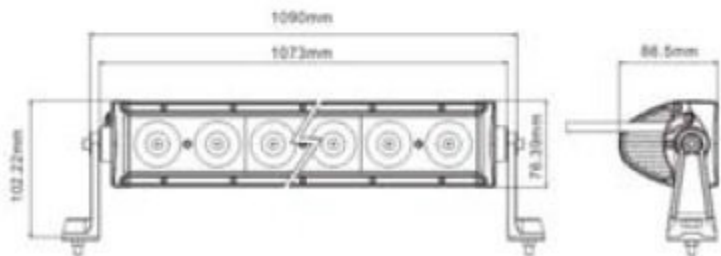

Model No	LW-LBL-200W
LED Power	200W
Operating Voltage	10-30V DC
Waterproof rate	IP 67
LED numbers	20pcs*10w high intensity CREE LEDs
Optional Color	Black,White
Color Temperature	6000K
Material	Diecast aluminum housing
Lens material	PC
Mounting Bracket	Alu firm bracket
Beam	8degree Spot/90degree flood/Combo
Life Span	30000 hours above life time
Dimensions	41.5 inch