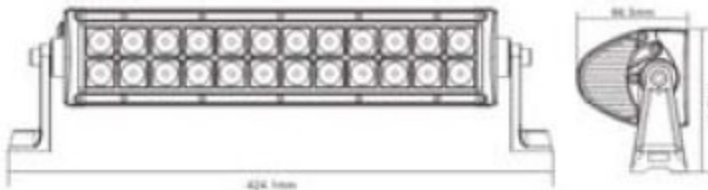

Model No	LW-LBL-72WB
LED Power	72W
Operating Voltage	10-30V DC
Waterproof rate	IP 67
LED numbers	24pcs*3w high intensity CREE LEDs
Optional Color	Black,White
Color Temperature	6000K
Material	Diecast aluminum housing
Lens material	PC
Mounting Bracket	Alu firm bracket
Beam	8 degree Spot/90degree flood/Combo
Life Span	30000 hours above life time
Dimensions	13.5 inch