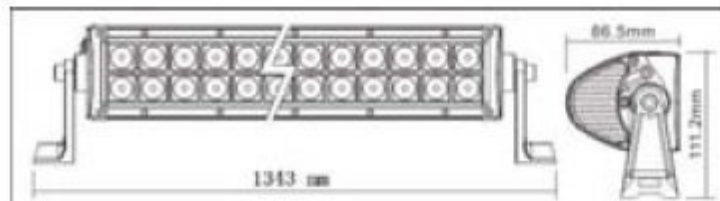

Model No	LW-LBL-300W
LED Power	300W
Operating Voltage	10-30V DC
Waterproof rate	IP 67
LED numbers	100pcs*3w high intensity Cree LEDs
Optional Color	Black,White
Color Temperature	6000K
Material	Diecast aluminum housing
Lens material	PC
Mounting Bracket	Alu firm bracket
Beam	8degree Spot/90degree flood/Combo
Life Span	30000 hours above life time
Dimensions	50 inch