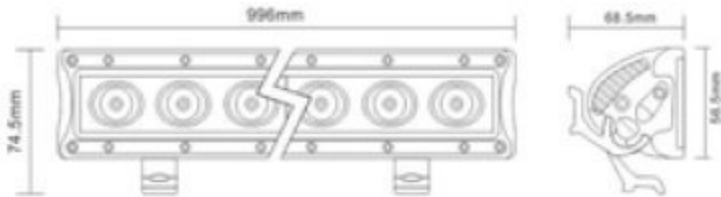

Model No	LW-LBL-120W
LED Power	120W
Operating Voltage	10-30V DC
Waterproof rate	IP 67
LED numbers	24pcs*5w high intensity CREE LEDs
Optional Color	Black,White
Color Temperature	6000K
Material	Diecast aluminum housing
Lens material	PC
Mounting Bracket	Alu firm bracket
Beam	8degree Spot/120degree flood/Combo
Life Span	30000 hours above life time
Dimensions	39 inch